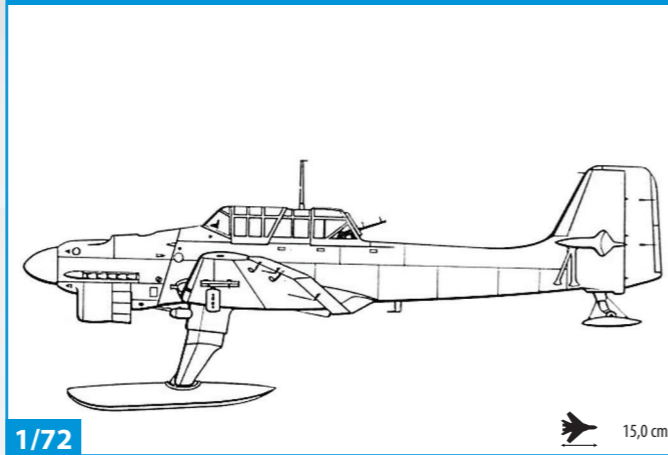

1/72 110 figures 2,4 cm

NEW ITEMS 2020

4823 SOVIET ATTACK HELICOPTER MI-24V/VP

1/48 44,7 cm

7321 HEAVY TRANSPORT PLANE C-130 H

1/72 38,5 cm

7323 GERMAN DIVE BOMBER JU-87B2 "STUKA" WITH SKI

1/72 15,0 cm