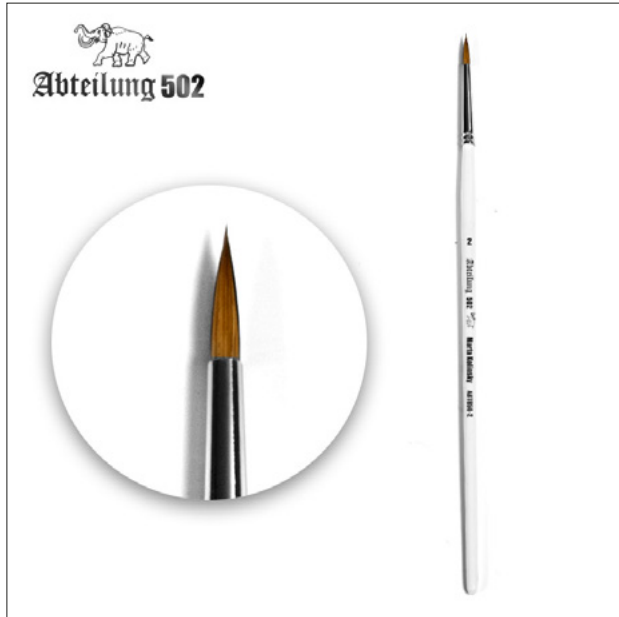

ABT850-00 MARTA KOLINSKY BRUSH

4.50€

Ultra high quality brush with Marta Kolinsky bristles. As everybody knows the quality, performance and durability of these is unparalleled. Now you can find them in our catalogue range in several sizes, depending on the work required.

ABT850-0 MARTA KOLINSKY BRUSH

4.60€

Ultra high quality brush with Marta Kolinsky bristles. As everybody knows the quality, performance and durability of these is unparalleled. Now you can find them in our catalogue range in several sizes, depending on the work required.

ABT850-1 MARTA KOLINSKY BRUSH

5.20€

Ultra high quality brush with Marta Kolinsky bristles. As everybody knows the quality, performance and durability of these is unparalleled. Now you can find them in our catalogue range in several sizes, depending on the work required.