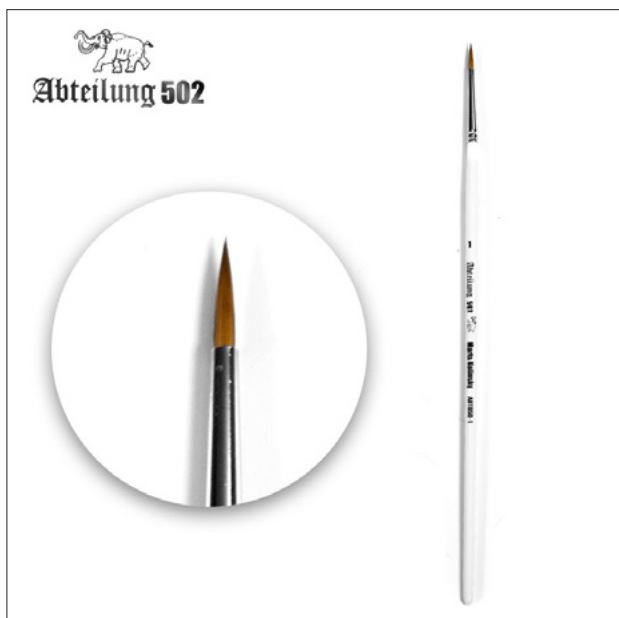

ABT850-000 MARTA KOLINSKY BRUSH

4.25€

Ultra high quality brush with Marta Kolinsky bristles. As everybody knows the quality, performance and durability of these is unparalleled. Now you can find them in our catalogue range in several sizes, depending on the work required.

ABT850-00 MARTA KOLINSKY BRUSH

4.50€

Ultra high quality brush with Marta Kolinsky bristles. As everybody knows the quality, performance and durability of these is unparalleled. Now you can find them in our catalogue range in several sizes, depending on the work required.

ABT850-0 MARTA KOLINSKY BRUSH

4.60€

Ultra high quality brush with Marta Kolinsky bristles. As everybody knows the quality, performance and durability of these is unparalleled. Now you can find them in our catalogue range in several sizes, depending on the work required.