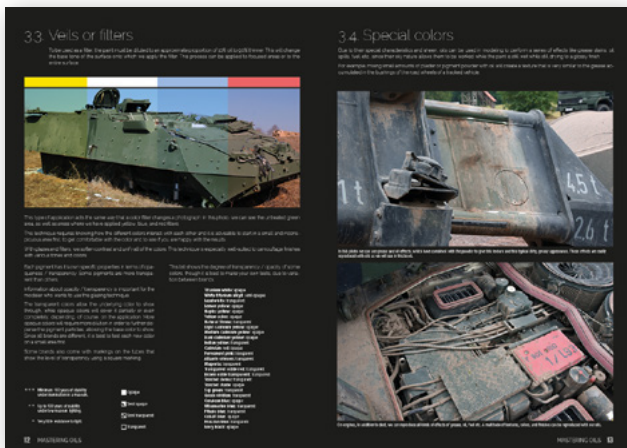

Mastering Oils 1. Oil Painting Techniques on AFVs, is the first one of a master series dealing with all the techniques necessary to control oil painting. In this first one the master modeler Joaquín García Gázquez shows us how to use oils in the correct way; how to mix them, how to apply them, which tools are the best for handling them. All the possibilities regarding oils applied on armored fighting vehicles with step by step guides. A masterpiece which will be very useful for any modeler.