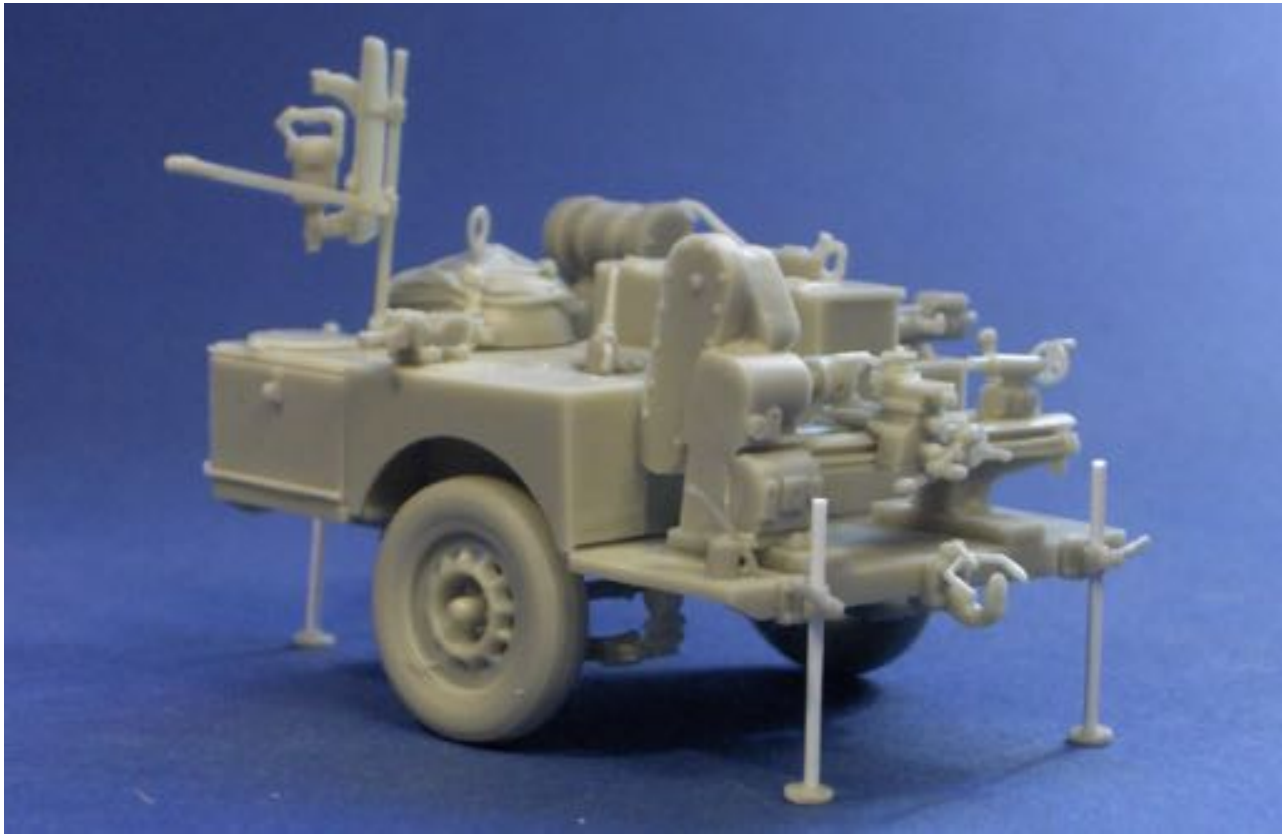

## 351272 Bedford MW « early » with tilt. Afrika Korps Medical

Complete resin kit.

Decals included for DAK and UK vehicles.

Retail Price: €99.00

Export Price: €81,82

**351269**