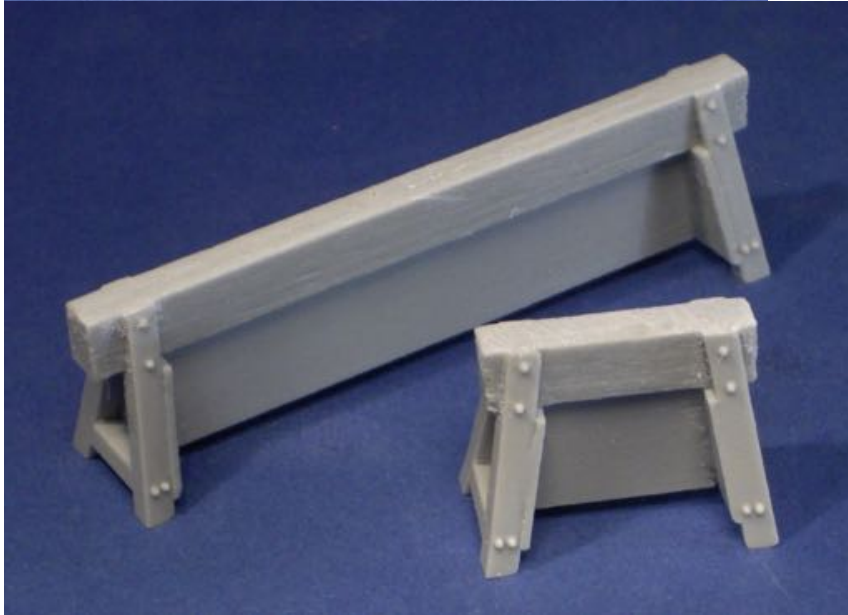

352388

Wooden Tresles

with clocking in machine, books,

Retail Price: €10,00

Export Price: €8,26