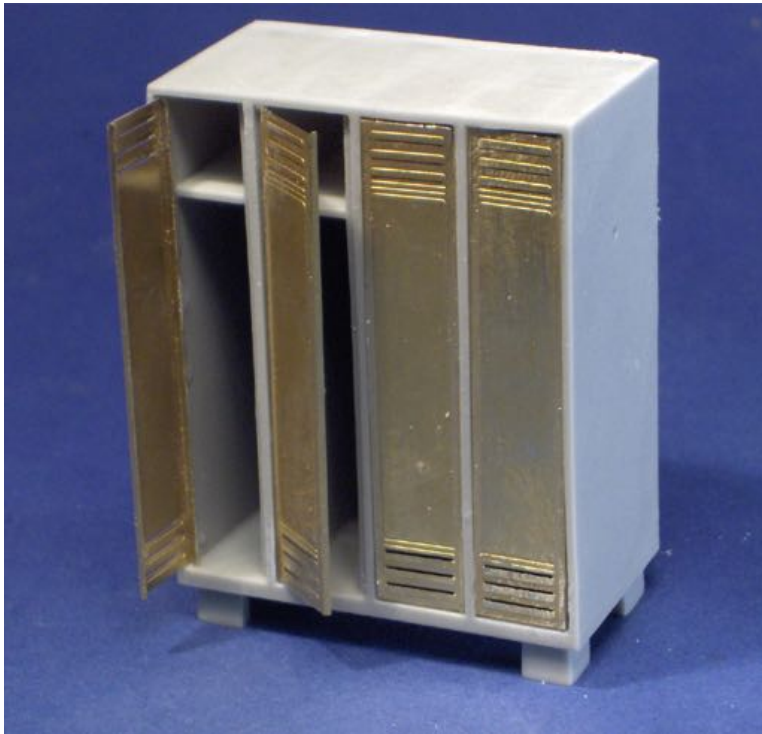

352382

Locker

Resin & PE.

Retail Price: €15,50

Export Price: €12,81