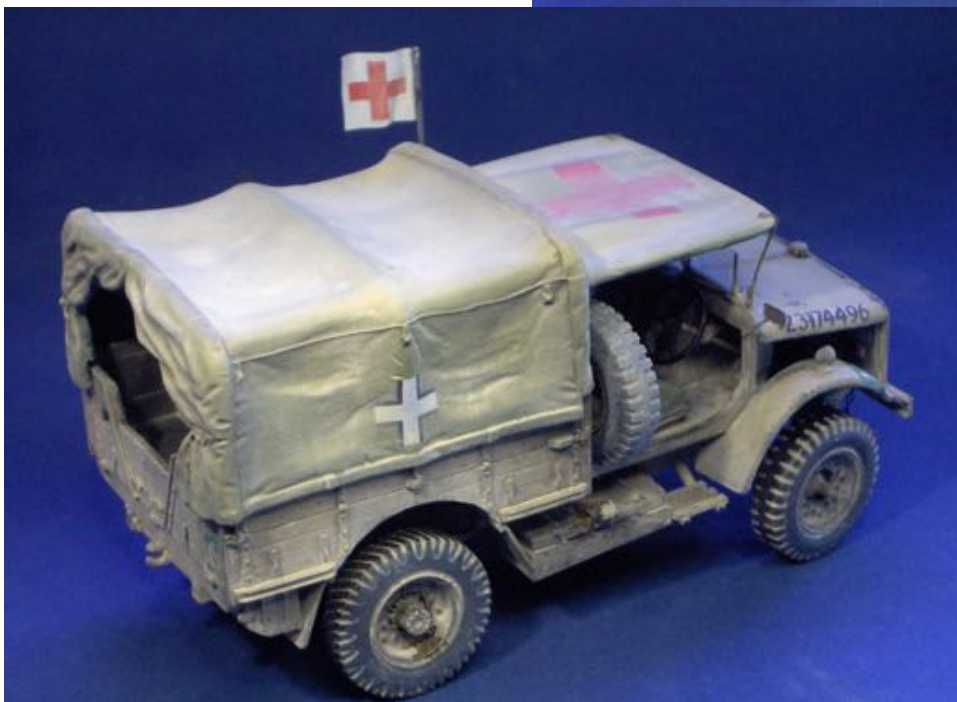

## 351272 Bedford MW « early » with tilt. Afrika Korps Medical

Complete resin kit.

Decals included for DAK and UK vehicles.

Retail Price: €99.00

Export Price: €81,82

**351269**