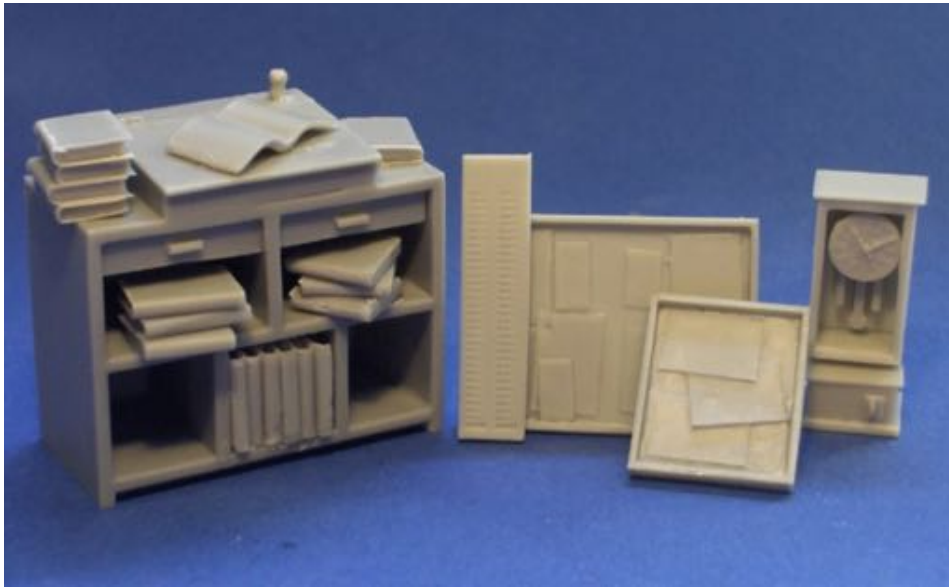

352384

Foreman's Desk

with clocking in machine, books,

Retail Price: €19,50

ExportPrice: €16,12