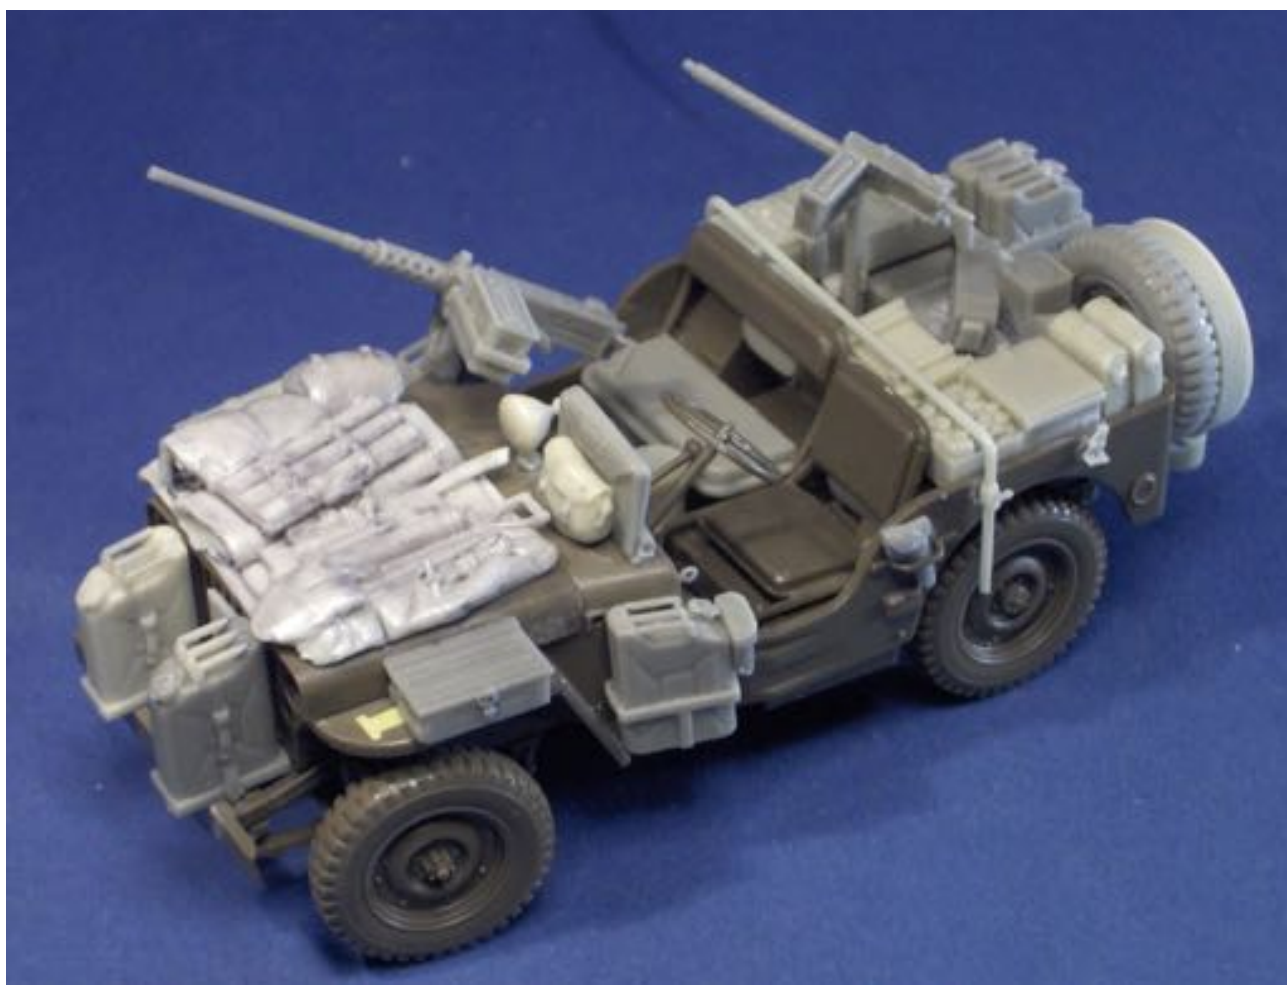

New
October 2017