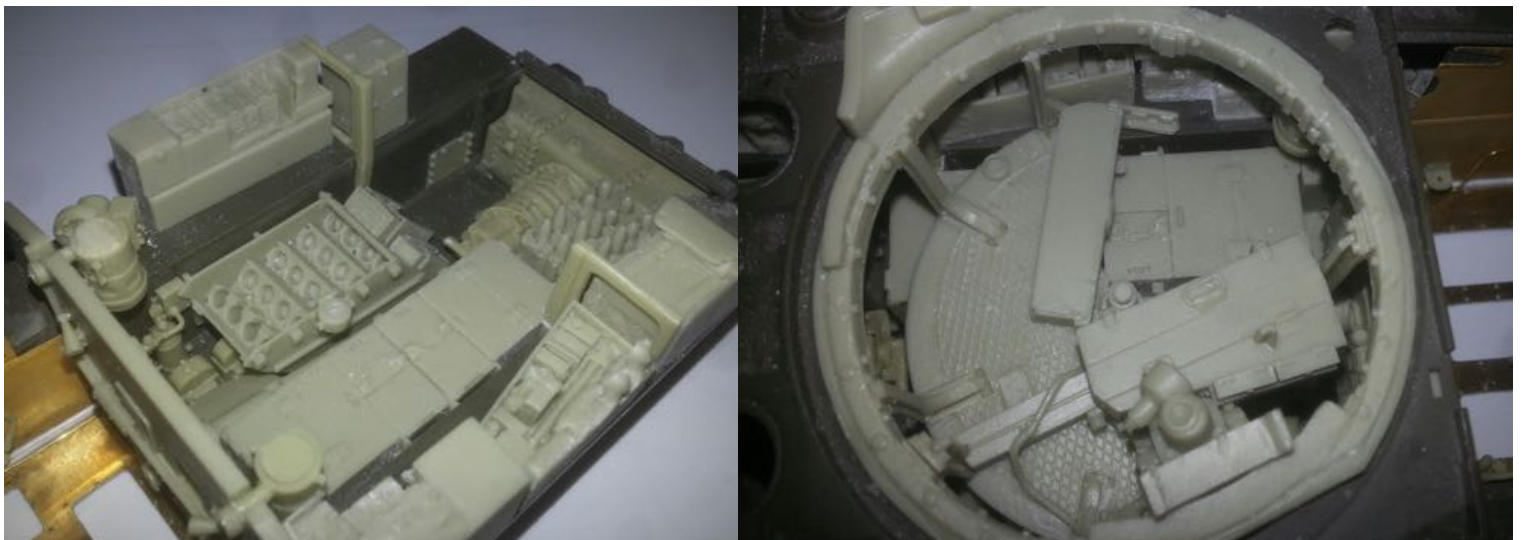

## Firefly VC interior

Master by Ken SWITZER

351266

Bedford MW « early »

Full resin kit.

Retail Price: €85.00

Export Price: €70,25

351267