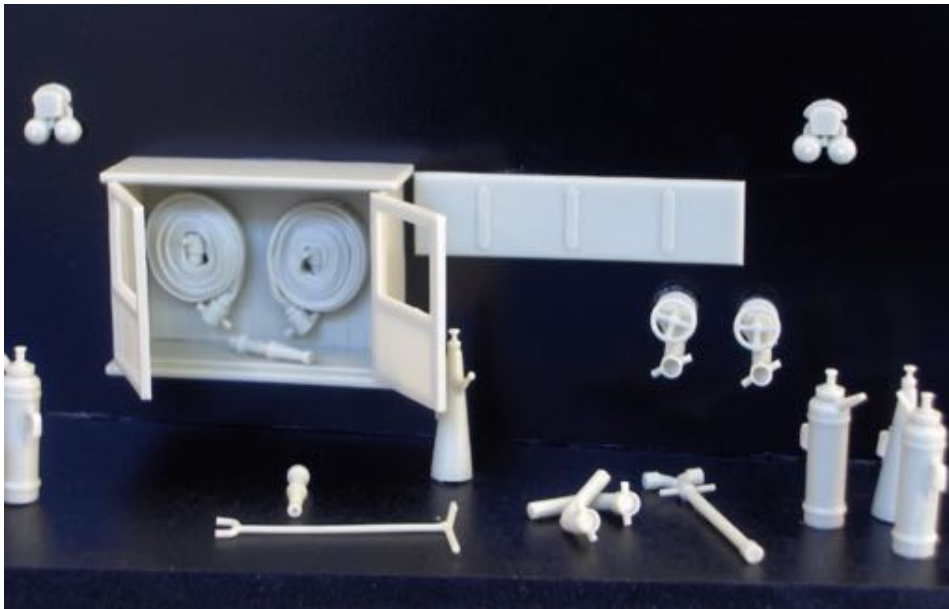

352386

Fire Equipment

cabinet with hoses,
extinguishers, ...,

Retail Price: €19,50

Export Price: €16,12